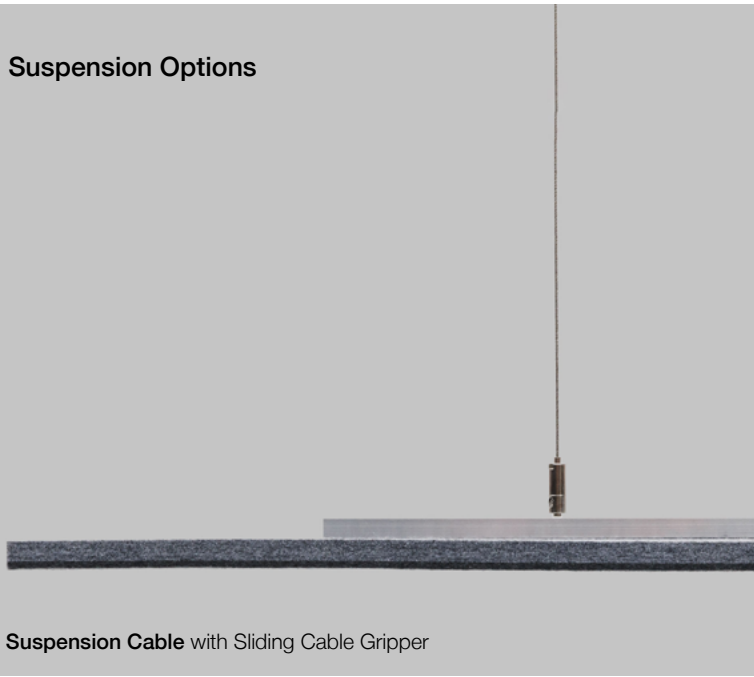

Available with suspension cable or suspension rod options. Plus, choose from three ceiling attachment options.

Go With Show or No

Choose from Wrapped or Exposed Edges in your choice of three substrate colors.

Installation is a Breeze

Integrated hardware with adjustable cable grippers makes installation and leveling quick and über easy.

Suspension Options

Suspension Cable with Sliding Cable Gripper

Suspension Rod