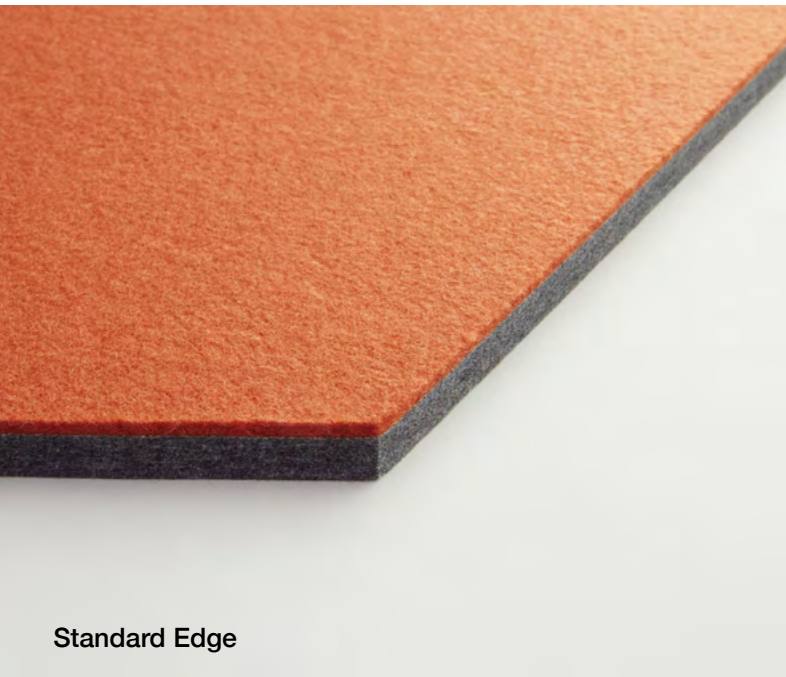

# Diamond Block

Acoustic Wall Tile

filzfelt •

Diamond Block shown combined with Triangle 60 Block

## Diamond Block adds a little sparkle.

The seemingly straightforward Diamond allows for endless patterning by playing with color combinations and rotating tiles. Combine it with Triangle 60 Block and watch it shine. Available in over ninety colors of 100% Wool Design Felt mounted to a high-performing acoustic substrate with standard or chamfered edges. The modular tiles install easily with heavy-duty construction adhesive while providing sound absorption and all-natural texture.