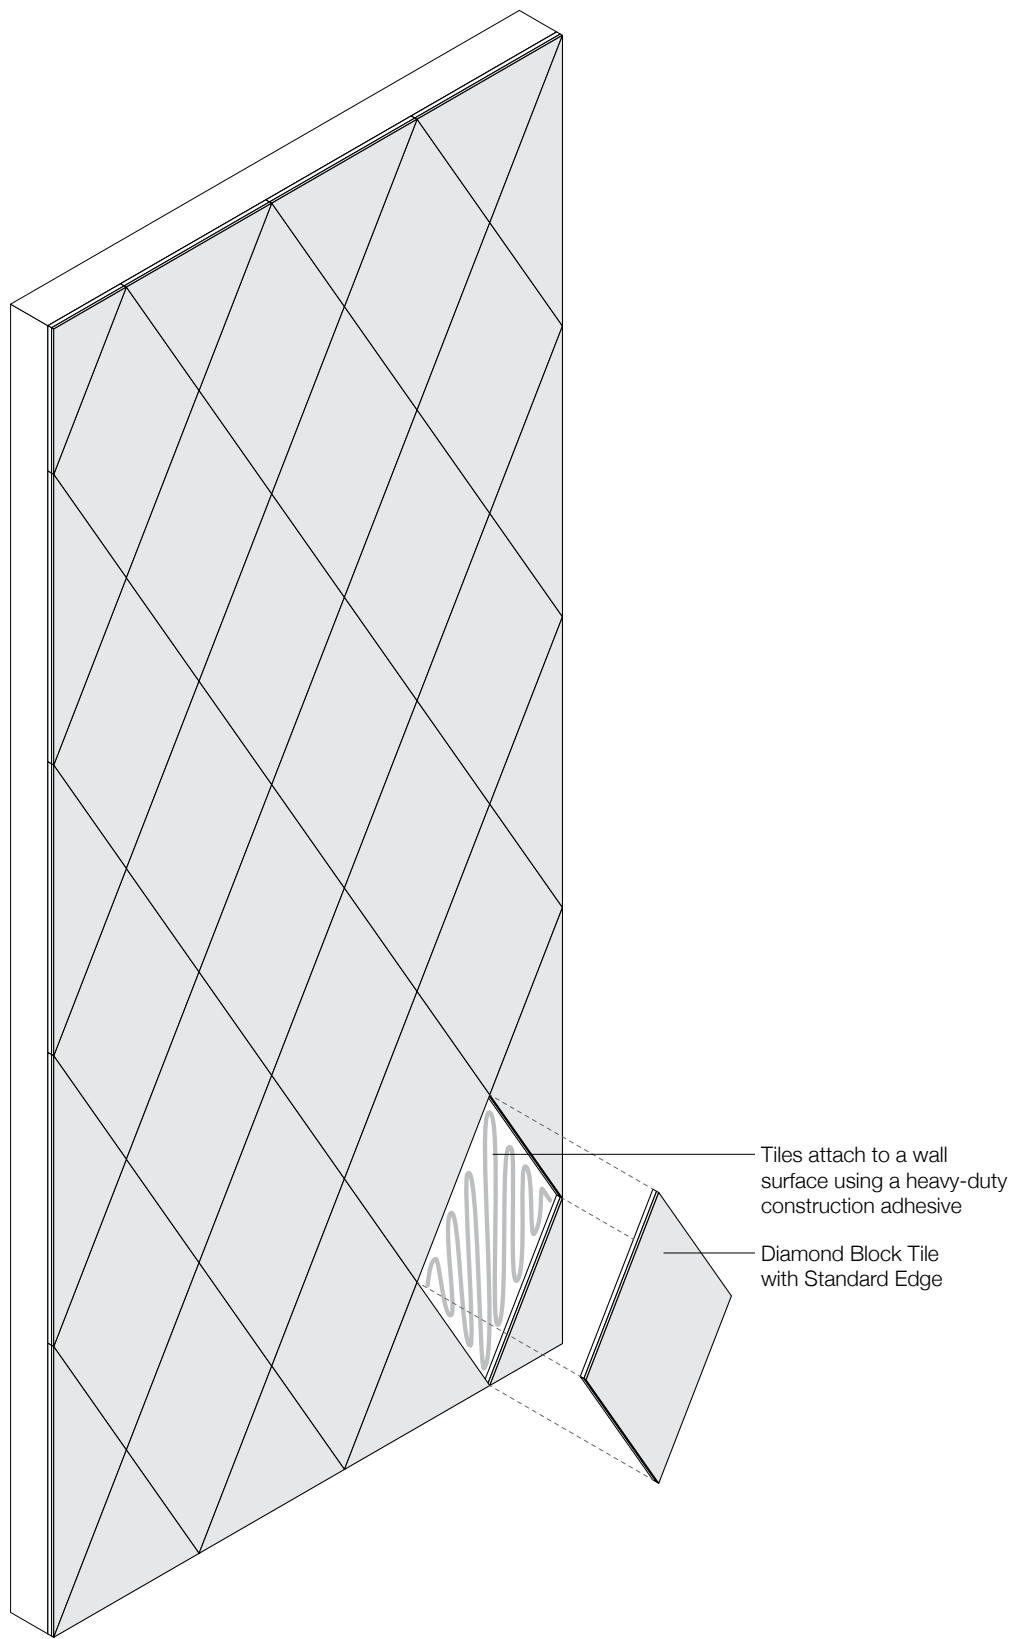

## Diamond Block adds a little sparkle.

The seemingly straightforward Diamond allows for endless patterning by playing with color combinations and rotating tiles. Combine it with Triangle 60 Block and watch it shine. Available in over ninety colors of 100% Wool Design Felt mounted to a high-performing acoustic substrate with standard or chamfered edges. The modular tiles install easily with heavy-duty construction adhesive while providing sound absorption and all-natural texture.

Standard Edge

Chamfered Edge

**Exploded Axonometric**

**2-Color Pattern**  
Code: FF-AK-BLDI-001

**3-Color Pattern**  
Code: FF-AK-BLDI-002

**4-Color Pattern 1**  
Code: FF-AK-BLDI-003

**4-Color Pattern 2**  
Code: FF-AK-BLDI-004