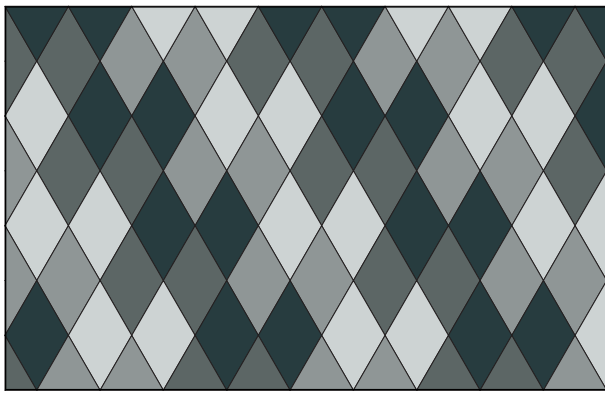

Standard Edge

Chamfered Edge

**Exploded Axonometric**

**2-Color Pattern**  
Code: FF-AK-BLDI-001

**3-Color Pattern**  
Code: FF-AK-BLDI-002

**4-Color Pattern 1**  
Code: FF-AK-BLDI-003

**4-Color Pattern 2**  
Code: FF-AK-BLDI-004