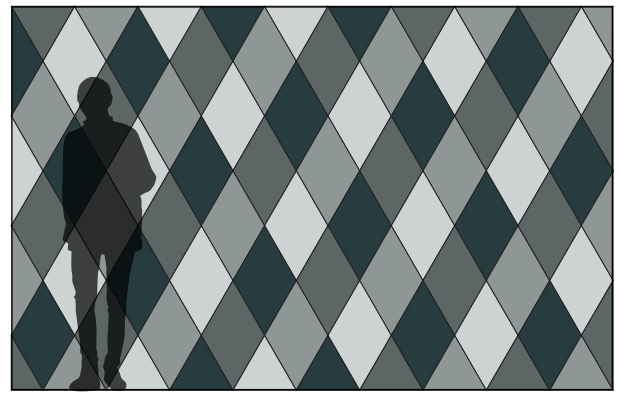

Standard Edge

Chamfered Edge

**Exploded Axonometric**

**2-Color Pattern**  
Code: FF-AK-BLDI-001

**3-Color Pattern**  
Code: FF-AK-BLDI-002

**4-Color Pattern 1**  
Code: FF-AK-BLDI-003

**4-Color Pattern 2**  
Code: FF-AK-BLDI-004