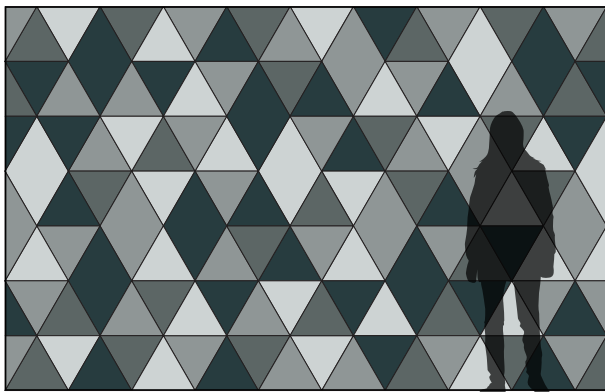

Standard Edge

Chamfered Edge

**Exploded Axonometric**

**2-Color Pattern**  
Code: FF-AK-BLDI-001

**3-Color Pattern**  
Code: FF-AK-BLDI-002

**4-Color Pattern 1**  
Code: FF-AK-BLDI-003

**4-Color Pattern 2**  
Code: FF-AK-BLDI-004