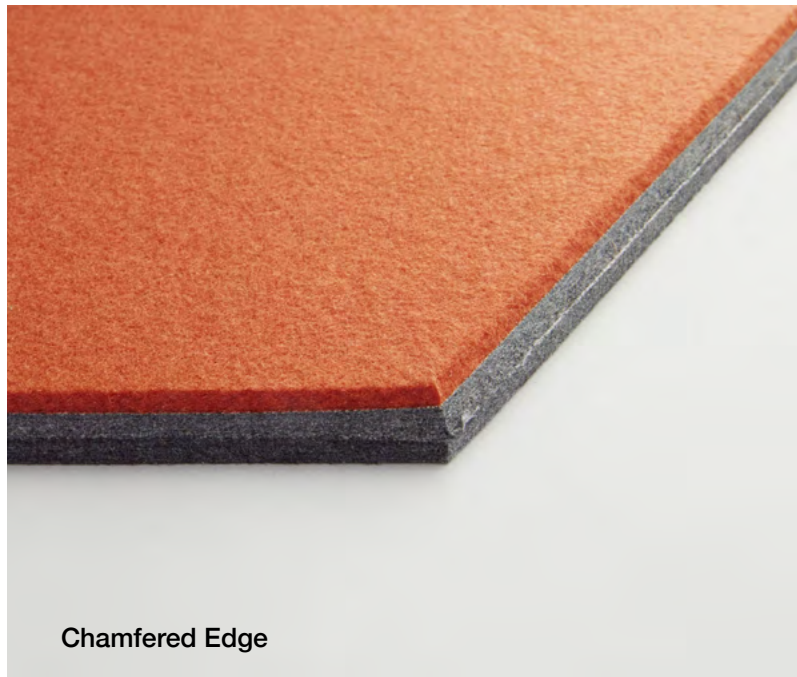

Chamfered Edge