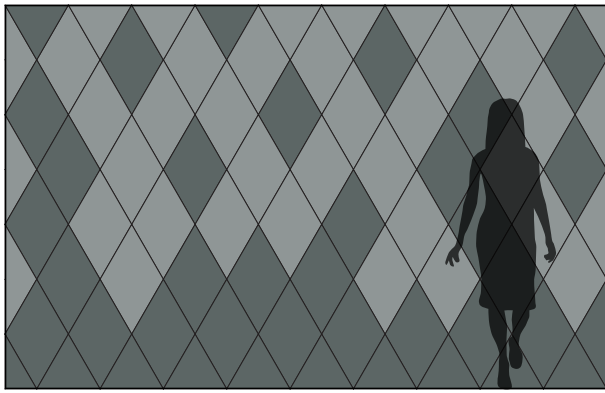

## Diamond Block adds a little sparkle.

The seemingly straightforward Diamond allows for endless patterning by playing with color combinations and rotating tiles. Combine it with Triangle 60 Block and watch it shine. Available in over ninety colors of 100% Wool Design Felt mounted to a high-performing acoustic substrate with standard or chamfered edges. The modular tiles install easily with heavy-duty construction adhesive while providing sound absorption and all-natural texture.

Standard Edge

Chamfered Edge

**Exploded Axonometric**

**2-Color Pattern**  
Code: FF-AK-BLDI-001

**3-Color Pattern**  
Code: FF-AK-BLDI-002

**4-Color Pattern 1**  
Code: FF-AK-BLDI-003

**4-Color Pattern 2**  
Code: FF-AK-BLDI-004