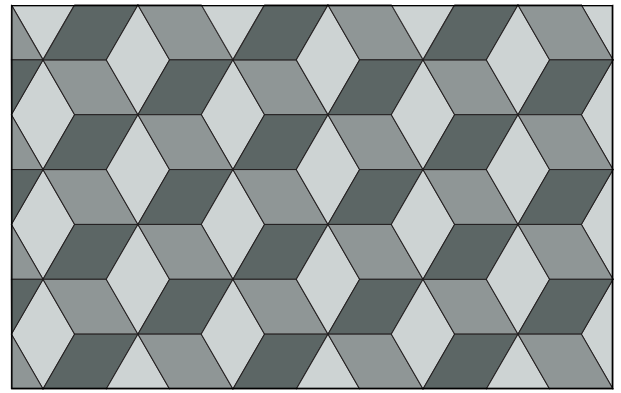

Standard Edge

Chamfered Edge

**Exploded Axonometric**

**2-Color Pattern**  
Code: FF-AK-BLDI-001

**3-Color Pattern**  
Code: FF-AK-BLDI-002

**4-Color Pattern 1**  
Code: FF-AK-BLDI-003

**4-Color Pattern 2**  
Code: FF-AK-BLDI-004