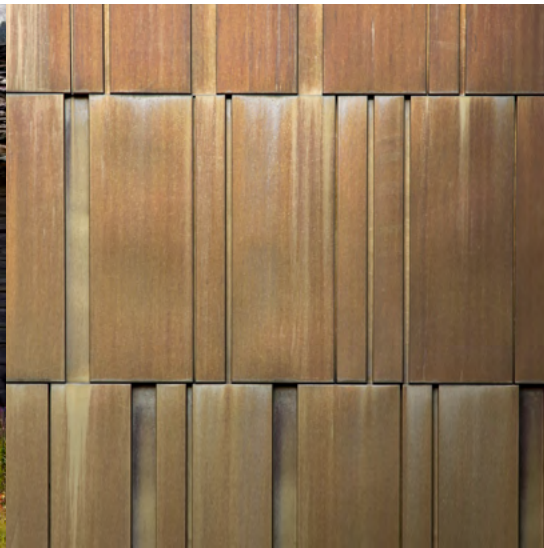

# Facade

Acoustic Wall Tile

filzfelt •

Facade is more  
than a pretty face.

Inspired by the building facades on a road trip through the Swiss Alps, Facade is a tile-based acoustic wallcovering system with an irregularly repeating linear pattern. These direct-glue tiles feature a rhythmic patterning with subtle depth and there are oodles of colors to choose from.

Facade was designed by Bernd Benninghoff, a furniture designer and interior architect based in Mainz, Germany.

"I often cross paths with buildings that are intricately designed on the outside, only to be rather mundane and monochromatic on the inside. With Facade, Gap, and Crossover, I was interested in transferring textures, lines, and three-dimensional depth from the outside of these buildings, to the inside."

– Bernd Benninghoff, designer of Facade

**Exploded Axonometric**  
Four Distinct Tiles in Standard Pattern

**Standard Pattern**

\* Indicates Module Rotated 180°

**Standard Tiles**

Four Distinct Tiles in Standard Pattern