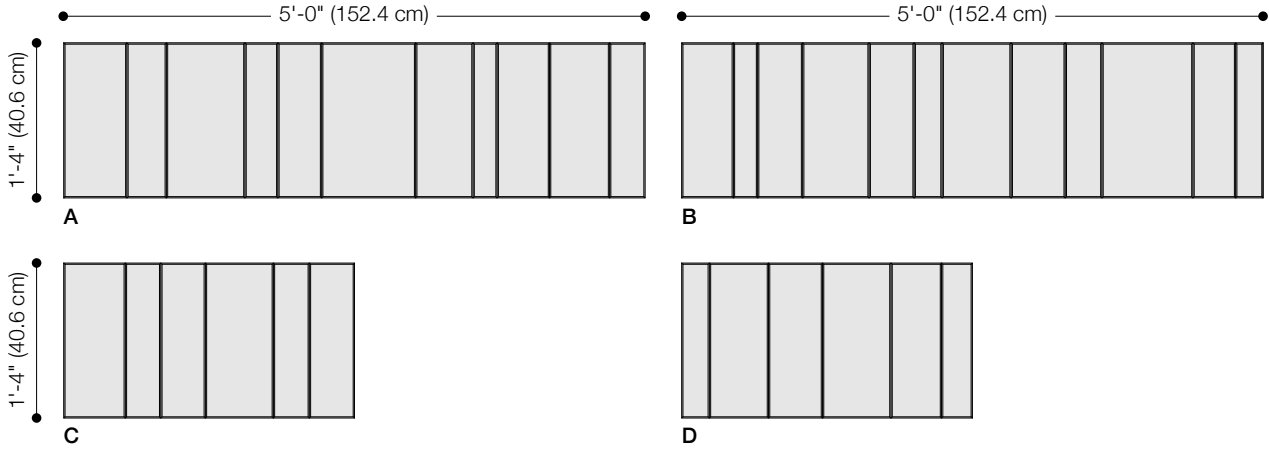

– Bernd Benninghoff, designer of Facade

**Exploded Axonometric**  
Four Distinct Tiles in Standard Pattern

**Standard Pattern**

\* Indicates Module Rotated 180°

**Standard Tiles**

Four Distinct Tiles in Standard Pattern