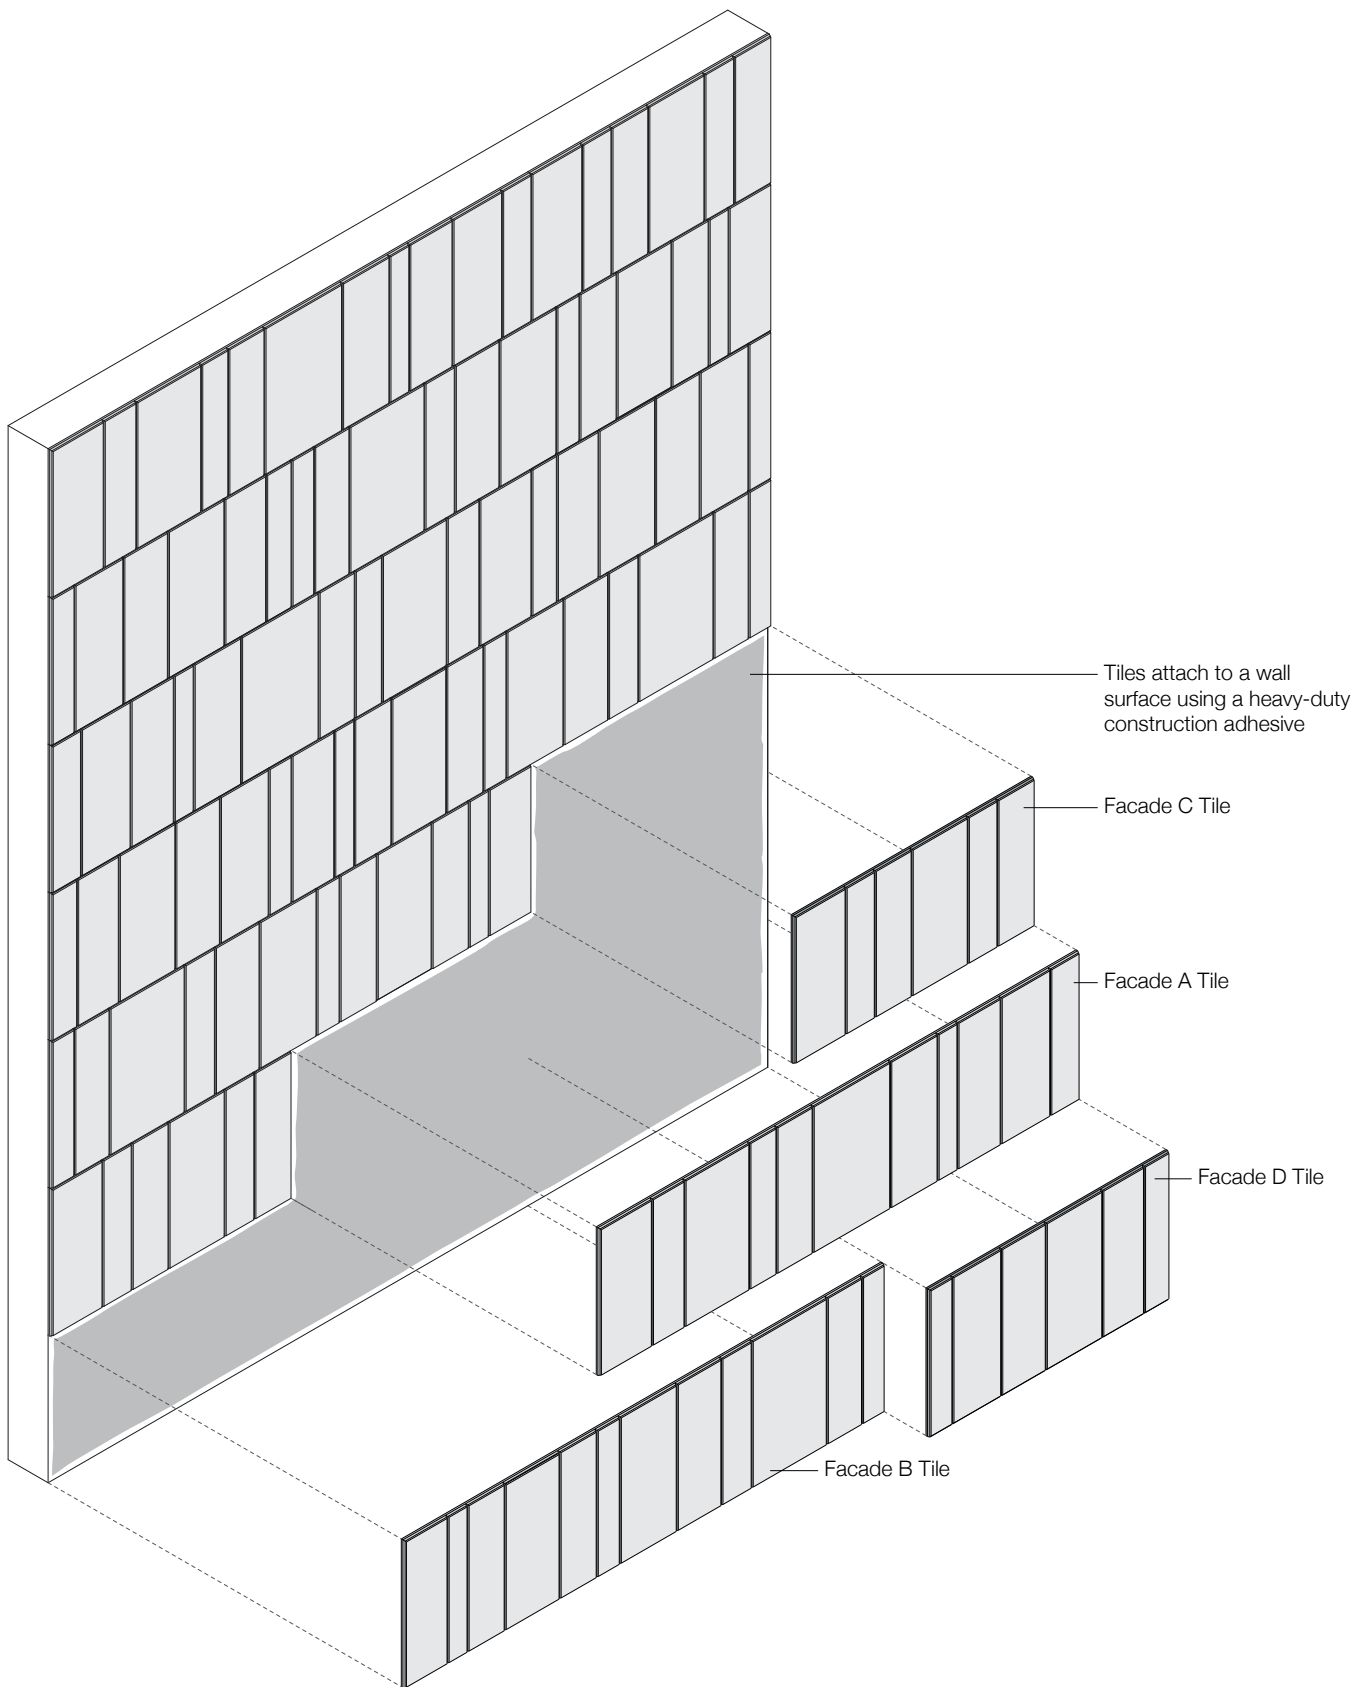

# Facade

Acoustic Wall Tile

filzfelt •

Facade is more  
than a pretty face.

Inspired by the building facades on a road trip through the Swiss Alps, Facade is a tile-based acoustic wallcovering system with an irregularly repeating linear pattern. These direct-glue tiles feature a rhythmic patterning with subtle depth and there are oodles of colors to choose from.

Facade was designed by Bernd Benninghoff, a furniture designer and interior architect based in Mainz, Germany.

"I often cross paths with buildings that are intricately designed on the outside, only to be rather mundane and monochromatic on the inside. With Facade, Gap, and Crossover, I was interested in transferring textures, lines, and three-dimensional depth from the outside of these buildings, to the inside."

– Bernd Benninghoff, designer of Facade

**Exploded Axonometric**  
Four Distinct Tiles in Standard Pattern

**Standard Pattern**

\* Indicates Module Rotated 180°

**Standard Tiles**

Four Distinct Tiles in Standard Pattern