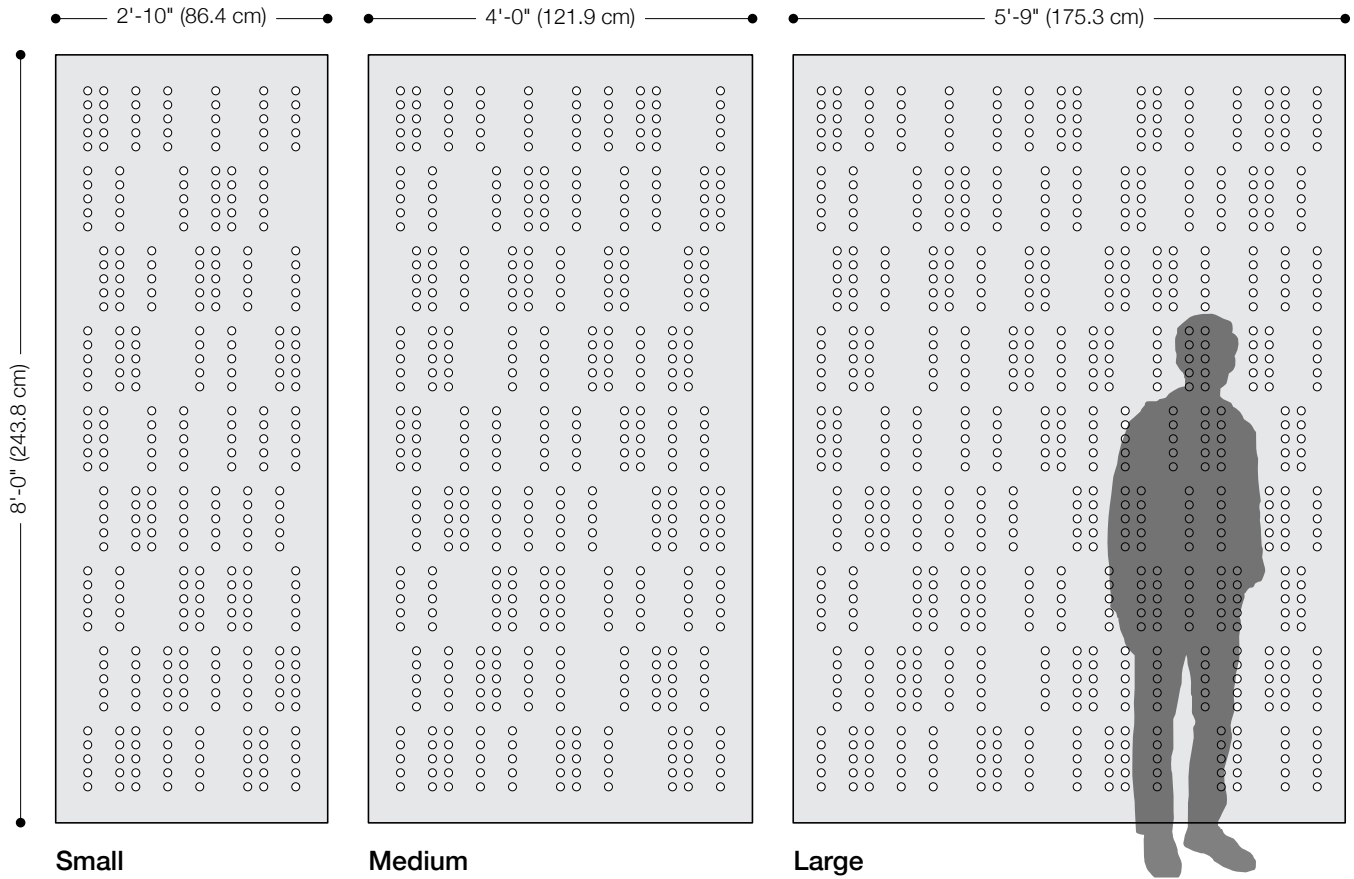

Small

Medium

Large