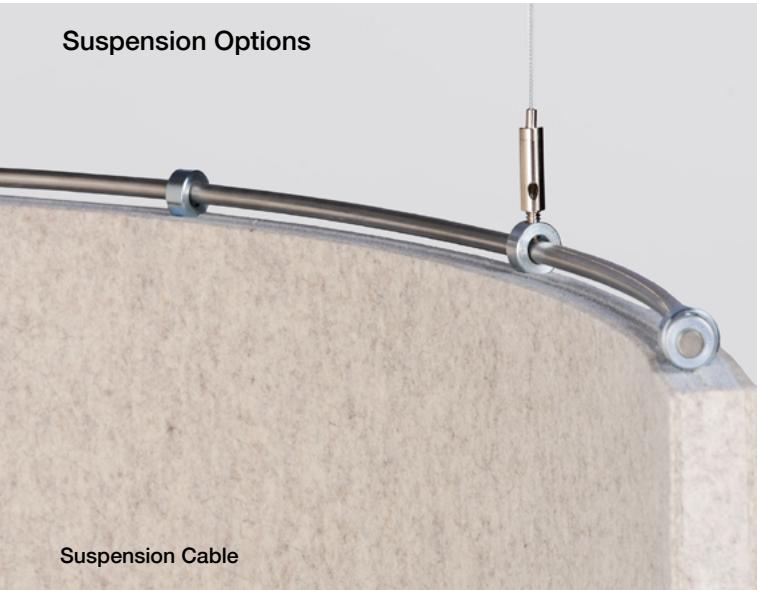

Nest Baffle

Acoustic Ceiling Baffle

Aesthetics and
acoustics are
perfectly nested.

Nest Baffle turns the sound down from overhead in playfully rounded panels that can be installed in endless orientations to fit any space. Choose from two standard rounded baffles plus a customizable linear baffle to create unique designs and layouts. Installation is simple with straightforward hardware, and over ninety colors of wool felt ensure a perfect match for any aesthetic.

Suggested Pattern 12
Half Round, Quarter Round, Linear

Patterns are shown as suggested installations and may be configured with any combination of FilzFelt colors.

Edge Options

Exposed Edge

Covered Edge

Suspension Options

Suspension Cable

Suspension Rod

Ceiling Attachment Options for Suspension Cable

None
Unless Otherwise Specified, No Ceiling Attachment Hardware is Provided

Ceiling Mounting Plate
Mounting Plate with Cable Gripper (ceiling fasteners not included)