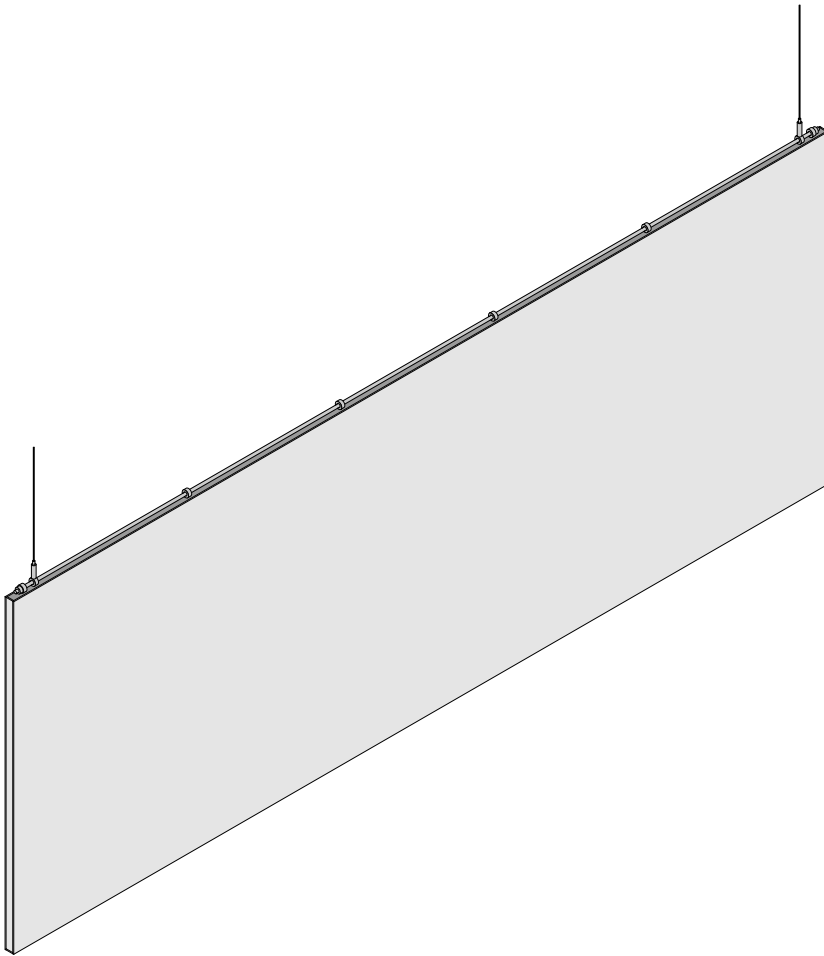

Nest Baffle

Acoustic Ceiling Baffle

Aesthetics and
acoustics are
perfectly nested.

Nest Baffle turns the sound down from overhead in playfully rounded panels that can be installed in endless orientations to fit any space. Choose from two standard rounded baffles plus a customizable linear baffle to create unique designs and layouts. Installation is simple with straightforward hardware, and over ninety colors of wool felt ensure a perfect match for any aesthetic.

– Kelly Harris Smith, designer of Nest Baffle

Half Round

Quarter Round

Linear

Bottom View

Front View

Half Round

Bottom View

Front View

Quarter Round

Bottom View

Front View

Linear

Suggested Pattern 1
Half Round

Suggested Pattern 2
Half Round

Suggested Pattern 3
Half Round + Linear