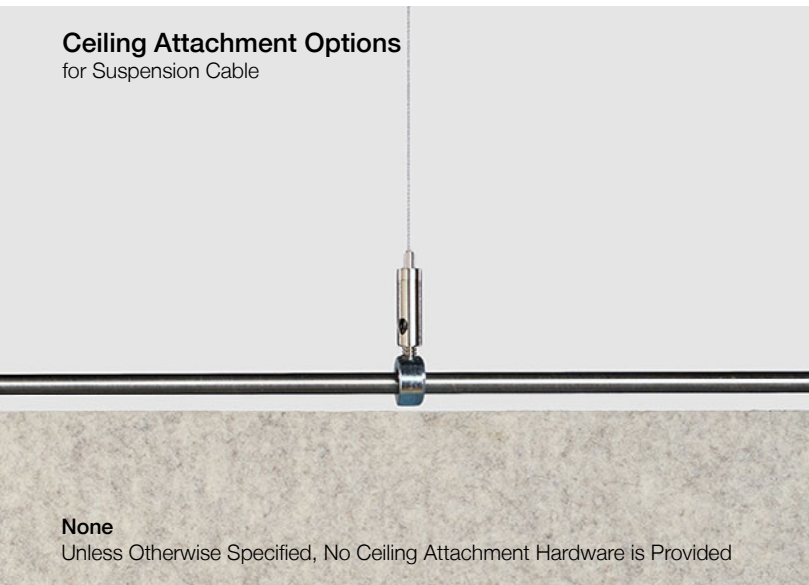

Nest Baffle

Acoustic Ceiling Baffle

Aesthetics and
acoustics are
perfectly nested.

Nest Baffle turns the sound down from overhead in playfully rounded panels that can be installed in endless orientations to fit any space. Choose from two standard rounded baffles plus a customizable linear baffle to create unique designs and layouts. Installation is simple with straightforward hardware, and over ninety colors of wool felt ensure a perfect match for any aesthetic.

Suggested Pattern 12
Half Round, Quarter Round, Linear

Patterns are shown as suggested installations and may be configured with any combination of FilzFelt colors.

Edge Options

Exposed Edge

Covered Edge

Suspension Options

Suspension Cable

Suspension Rod

Ceiling Attachment Options for Suspension Cable

None
Unless Otherwise Specified, No Ceiling Attachment Hardware is Provided

Ceiling Mounting Plate
Mounting Plate with Cable Gripper (ceiling fasteners not included)