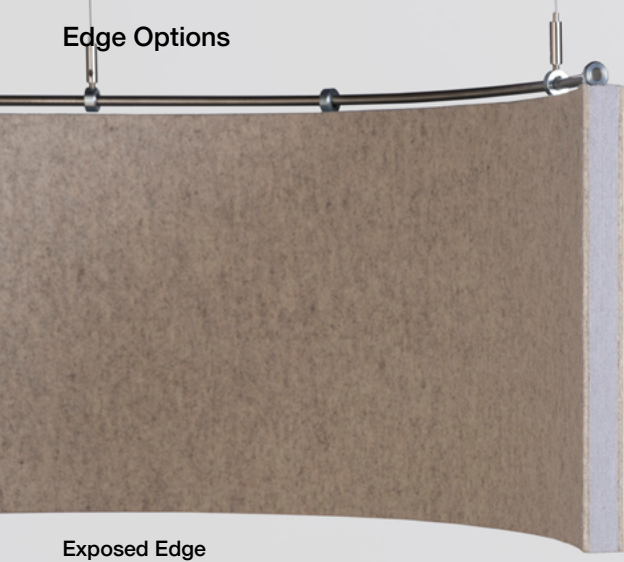

Nest Baffle

Acoustic Ceiling Baffle

Aesthetics and
acoustics are
perfectly nested.

Nest Baffle turns the sound down from overhead in playfully rounded panels that can be installed in endless orientations to fit any space. Choose from two standard rounded baffles plus a customizable linear baffle to create unique designs and layouts. Installation is simple with straightforward hardware, and over ninety colors of wool felt ensure a perfect match for any aesthetic.

Suggested Pattern 4
Half Round + Linear

Suggested Pattern 5
Half Round + Linear

Suggested Pattern 6
Half Round, Quarter Round, Linear

Patterns are shown as suggested installations and may be configured with any combination of FilzFelt colors

Suggested Pattern 7
Quarter Round

Suggested Pattern 8
Quarter Round

Suggested Pattern 9
Quarter Round + Linear

Suggested Pattern 10
Half Round, Quarter Round, Linear

Suggested Pattern 11
Half Round, Quarter Round, Linear

Suggested Pattern 12
Half Round, Quarter Round, Linear

Patterns are shown as suggested installations and may be configured with any combination of FilzFelt colors.

Edge Options

Exposed Edge

Covered Edge

Suspension Options