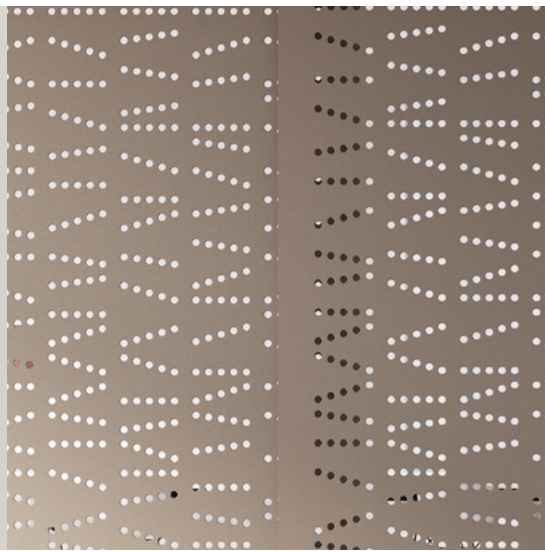

"I find inspiration almost everywhere I go. Whether it's the color of the sky at a particular moment, the texture of a manhole cover or the patterning on a facade, I'm constantly recording. Depending on the type of project, I photograph, sketch, collage and even stitch my ideas before moving to conceptual drawings."

– Kelly Harris Smith, designer of Nest Baffle