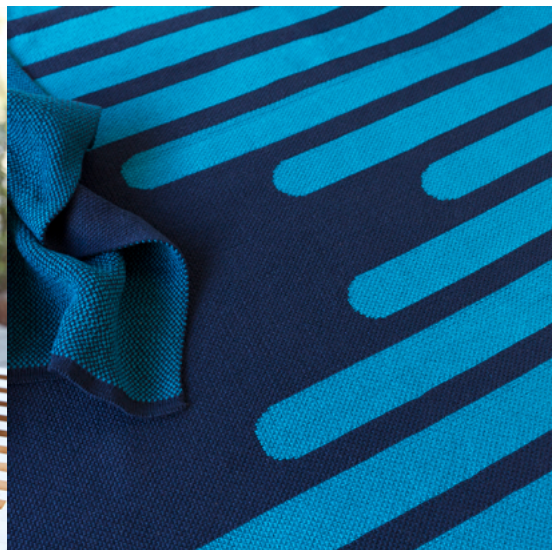

"I find inspiration almost everywhere I go. Whether it's the color of the sky at a particular moment, the texture of a manhole cover or the patterning on a facade, I'm constantly recording. Depending on the type of project, I photograph, sketch, collage and even stitch my ideas before moving to conceptual drawings."

– Kelly Harris Smith, designer of Nest Baffle