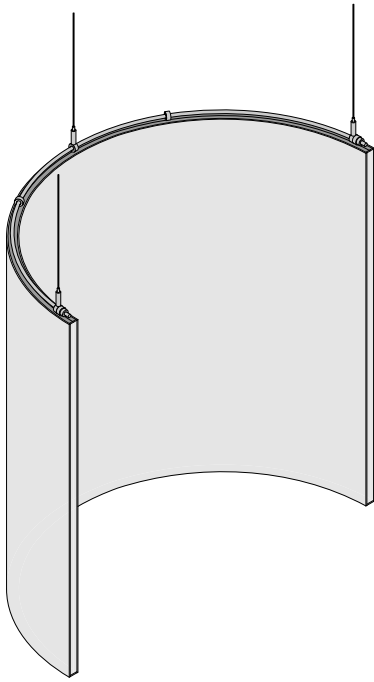

Nest Baffle

Acoustic Ceiling Baffle

Aesthetics and
acoustics are
perfectly nested.

Nest Baffle turns the sound down from overhead in playfully rounded panels that can be installed in endless orientations to fit any space. Choose from two standard rounded baffles plus a customizable linear baffle to create unique designs and layouts. Installation is simple with straightforward hardware, and over ninety colors of wool felt ensure a perfect match for any aesthetic.

– Kelly Harris Smith, designer of Nest Baffle

Half Round

Quarter Round

Linear

Bottom View

Front View

Half Round

Bottom View

Front View

Quarter Round

Bottom View

Front View

Linear

Suggested Pattern 1
Half Round

Suggested Pattern 2
Half Round

Suggested Pattern 3
Half Round + Linear