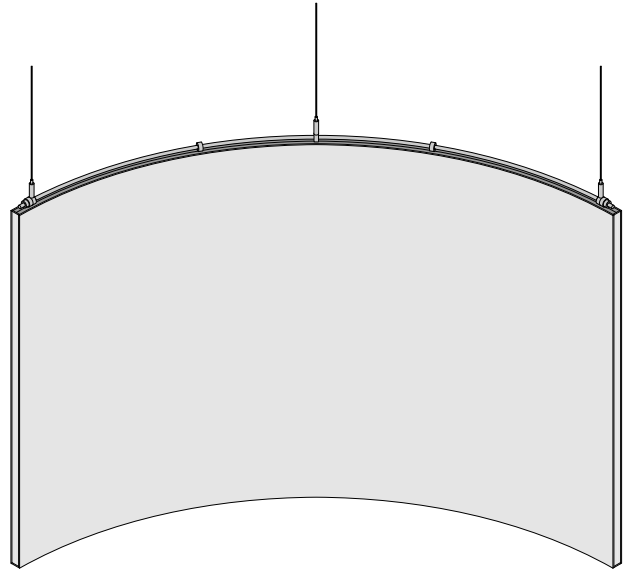

Nest Baffle

Acoustic Ceiling Baffle

Aesthetics and
acoustics are
perfectly nested.

Nest Baffle turns the sound down from overhead in playfully rounded panels that can be installed in endless orientations to fit any space. Choose from two standard rounded baffles plus a customizable linear baffle to create unique designs and layouts. Installation is simple with straightforward hardware, and over ninety colors of wool felt ensure a perfect match for any aesthetic.

– Kelly Harris Smith, designer of Nest Baffle

Half Round

Quarter Round

Linear

Bottom View

Front View

Half Round

Bottom View

Front View

Quarter Round

Bottom View

Front View

Linear

Suggested Pattern 1
Half Round

Suggested Pattern 2
Half Round

Suggested Pattern 3
Half Round + Linear