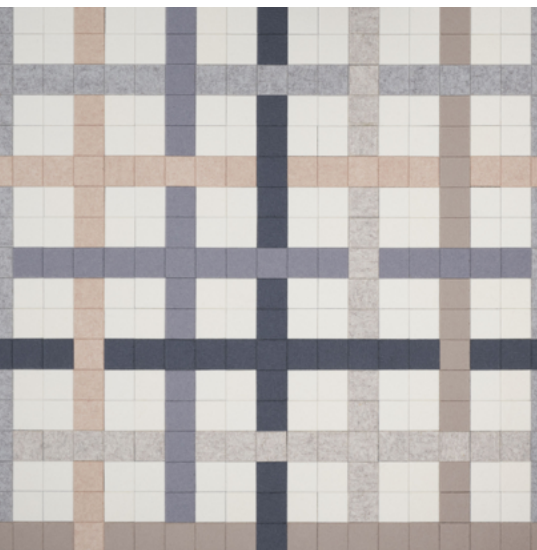

"I find inspiration almost everywhere I go. Whether it's the color of the sky at a particular moment, the texture of a manhole cover or the patterning on a facade, I'm constantly recording. Depending on the type of project, I photograph, sketch, collage and even stitch my ideas before moving to conceptual drawings."

– Kelly Harris Smith, designer of Nest Baffle