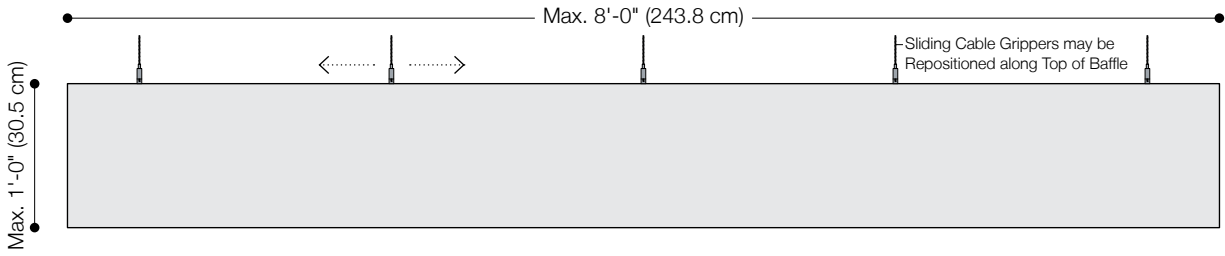

Suspension Cable

Front Elevation