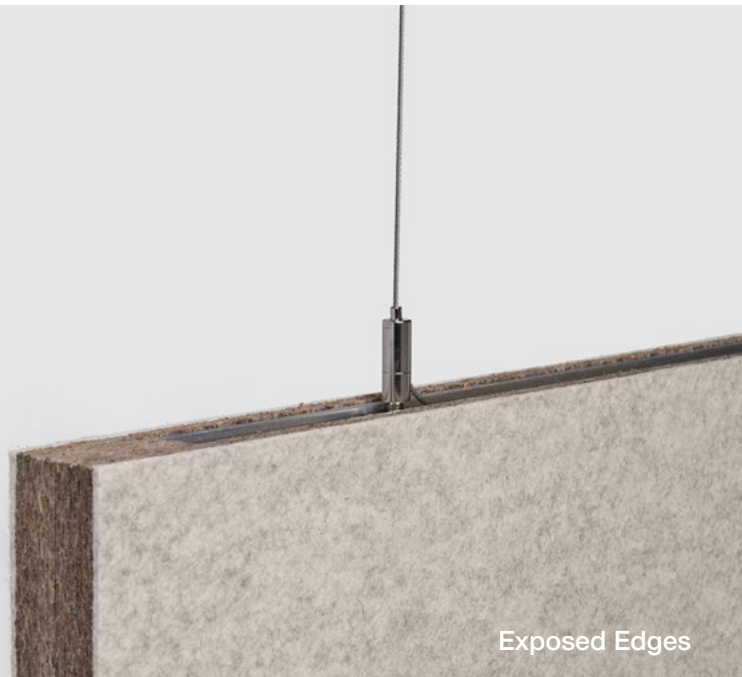

# Søuld + Felt Baffle

Acoustic Baffle

Søuld + Felt Baffle  
doubles up on  
natural materials and  
sound absorption.

Two completely natural materials known for their environmental and acoustic properties come together in a powerhouse baffle. Eelgrass collected from the shores of Denmark is compressed into a fully-circular acoustic panel and covered in 100% Wool Design Felt, offering a truly sustainable baffle.

Søuld + Felt Wall was designed using Søuld eelgrass. Søuld is a Danish material manufacturer committed to creating environmentally-friendly, recyclable and CO<sub>2</sub>-storing product made from eelgrass, a marine plant that grows naturally in the sea.

– Tobias Øhrstrøm, Founder of Søuld

**Suspension Options**

**Suspension Cable** with Sliding Cable Gripper

**Suspension Rod**

**Ceiling Attachment Options**  
for Suspension Cable

**None**

No Ceiling Attachment Hardware Provided Unless Otherwise Specified