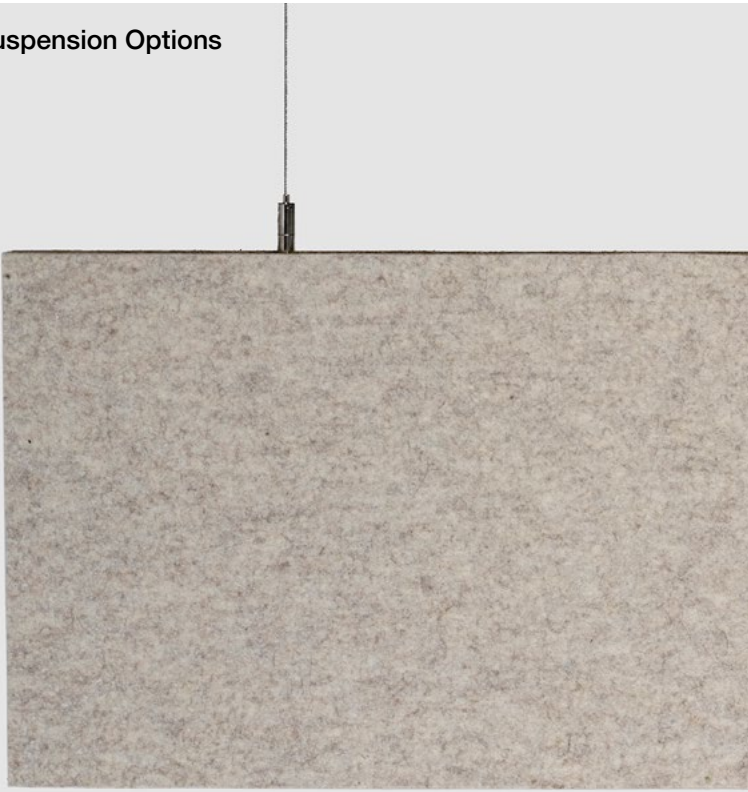

– Tobias Øhrstrøm, Founder of Søuld

**Suspension Options**

**Suspension Cable** with Sliding Cable Gripper

**Suspension Rod**

**Ceiling Attachment Options**  
for Suspension Cable

**None**

No Ceiling Attachment Hardware Provided Unless Otherwise Specified