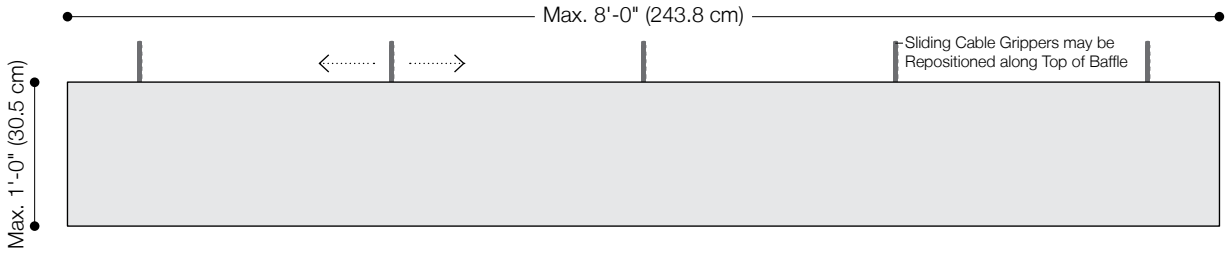

Suspension Rod

Front Elevation