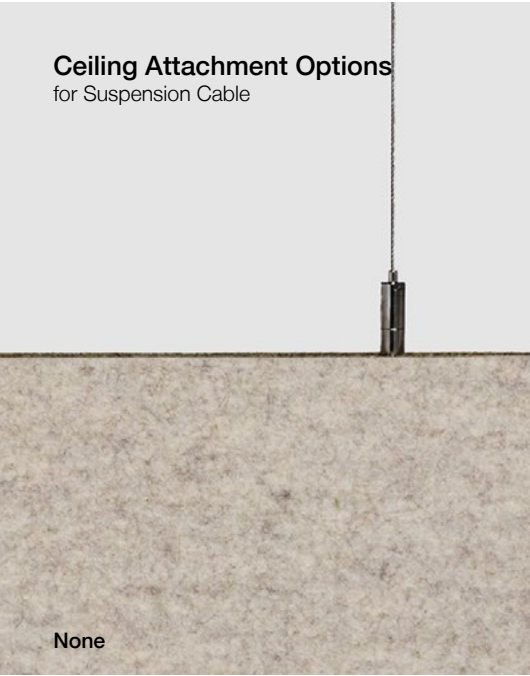

– Tobias Øhrstrøm, Founder of Søuld

**Suspension Options**

**Suspension Cable** with Sliding Cable Gripper

**Suspension Rod**

**Ceiling Attachment Options**  
for Suspension Cable

**None**

No Ceiling Attachment Hardware Provided Unless Otherwise Specified

**Ceiling Mounting Plate**

Ceiling Mounting Plate includes Mounting Plate with Cable Gripper (ceiling fasteners not included)

**ACT Grid Clip**

ACT Grid Clip with Cable Gripper Attaches to Standard Acoustical Ceiling Tile (ACT) Ceiling Grid—Available for 9/16" (1.4 cm) or 15/16" (2.4 cm) Grid Sizes