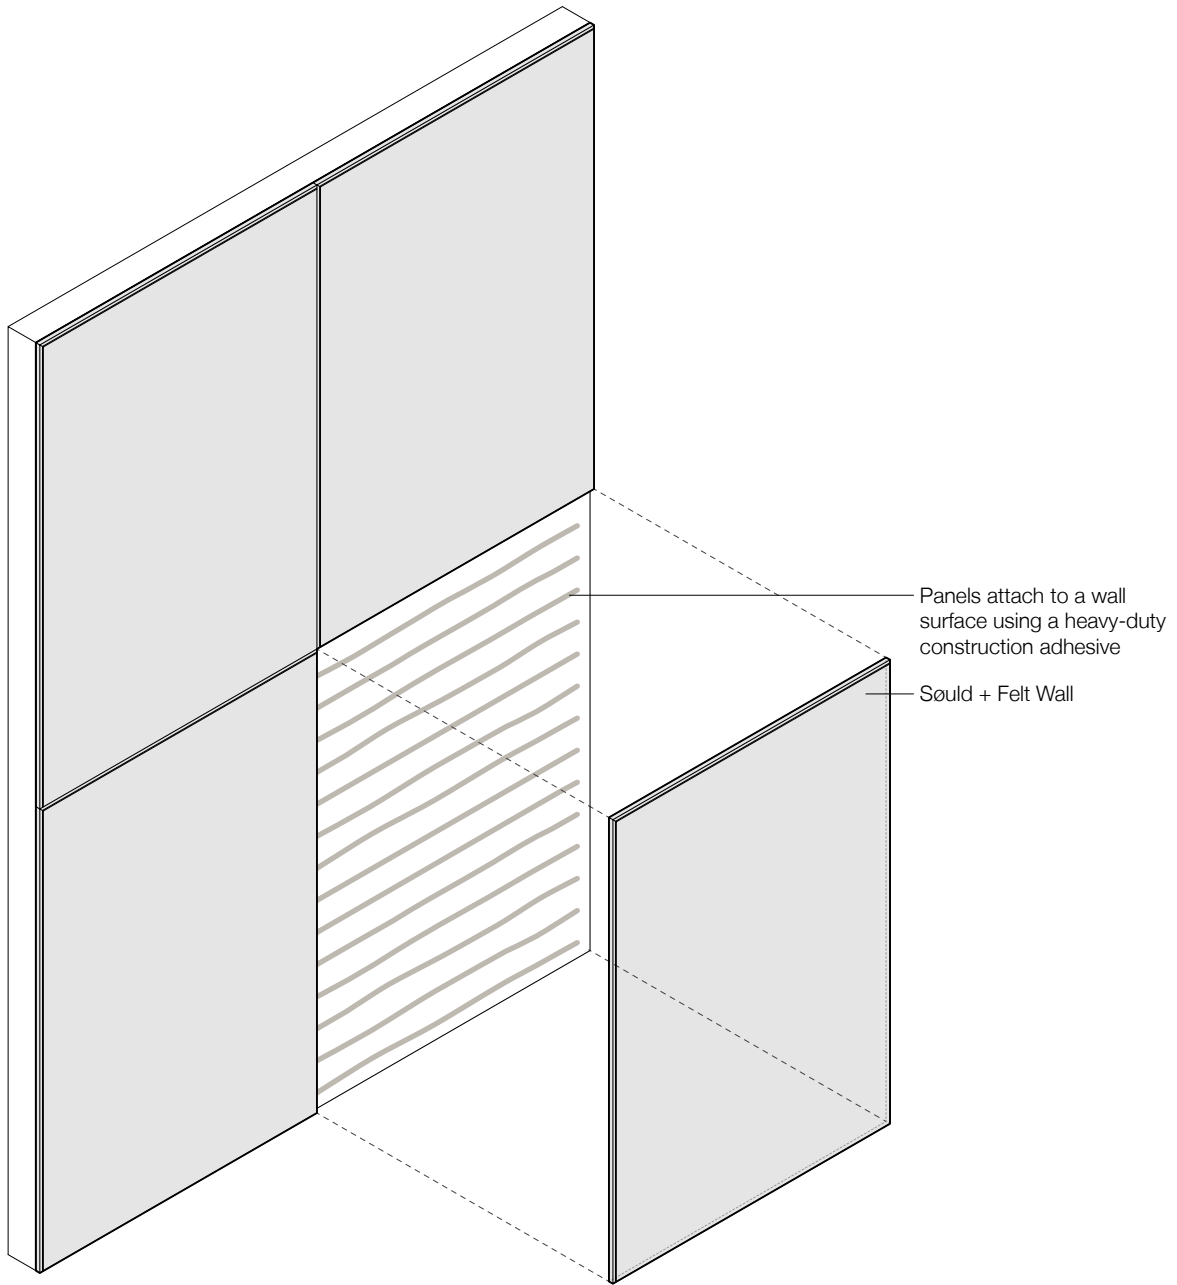

– Tobias Øhrstrøm, Founder of Søuld

Chamfered Edge

Wrapped Edge

Chamfered Edge Seam

Wrapped Edge Seam

**Exploded Axonometric**

<b>Product</b>	Søuld + Felt Wall
<b>Designer</b>	Søuld
<b>Content</b>	100% Wool Design Felt + Søuld Acoustic Board FR (Eelgrass)
<b>Standard Sizes</b>	Minimum: 1 sq ft (0.09 sq m) Maximum: 3'-4" x 4'-10" (101.6 x 147.3 cm)
<b>Thickness</b>	1 1/16" (18 mm)
<b>Thickness Tolerance</b>	1/16 in (2 mm)
<b>Edge Options</b>	Exposed - Chamfered Wrapped
<b>Mounting Options</b>	Direct Glue
<b>Custom</b>	Custom sizes and shapes are available and must be quoted
<b>Durability</b>	Contract
<b>Lead Time</b>	Made to order and certain lead times will apply
<b>Installation</b>	Panels attach to wall surface using a heavy-duty construction adhesive. Allow to acclimate on site for 48 hours. It is important that the surface be clean, dust-free and level. Panels may be trimmed to size with a utility knife. Refer to Søuld + Felt Wall Installation Instructions for complete guidance.
<b>Maintenance</b>	Vacuum occasionally to remove general air-borne debris. Should soiling occur, spot clean with mild soap and lukewarm water. Avoid aggressive rubbing as this can continue the felting process and change the surface appearance of the felt. Do not apply water or commercial cleaners to eelgrass substrate. Refer to Product Maintenance and Cleaning Guide for detailed care instructions.
<b>Variation</b>	Wool felt is a natural material and color variation and inclusions of natural fiber on the surface are evidence of the 100% natural origin of the material. Product color is only indicative, as it is not possible to assure consistency of color in a natural product due to the natural color of raw wool and absorption of dyes. Color matching cannot be guaranteed on shipments and variation will be more pronounced beyond the normal commercial range. Eelgrass is a natural material and color variation and inclusions on the surface are evidence of the 100% natural origin of the material. Product color is only indicative, as it is not possible to assure consistency of color in a natural product due to the natural color of the eelgrass plant. Color matching cannot be guaranteed between individual panels and expect color variation beyond the normal commercial range. and expect color variation beyond the normal commercial range.
<b>Environmental</b>	100% Wool Design Felt is 100% biodegradable/compostable and Søuld Acoustic Board FR is 100% recyclable and is fully circular – when no longer in use, can be returned to become a second generation of Søuld Eelgrass product Contains no formaldehyde, no chemical irritants, and free of harmful substances 100% Wool Design Felt and Søuld Acoustic Board FR contribute to LEED® Oeko-Tex® Standard 100 Certified Product Class II (100% Wool Design Felt)
<b>Acoustics</b>	ASTM C 423: NRC – 0.60, SAA – 0.62
<b>Colorfastness to Light</b>	Class 4–5 (40 hours)
<b>Colorfastness to Crocking</b>	Class 3–4 (wet), Class 4–5 (dry)
<b>Flammability</b>	Test reports available upon request